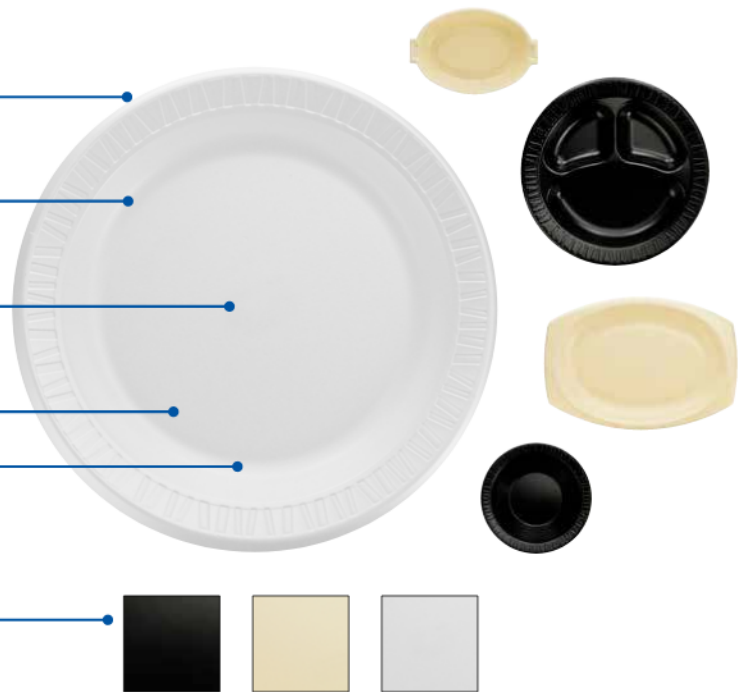

Glossy and Strong

Our laminated foam dinnerware has extra strength and gloss—giving a more upscale look. Available in white, Honey®, or black, it's sure to match any theme or table setting.

Features

Skid-resistant surface on base
Helps prevent sliding on tray or tables

Glossy finish
Provides upscale, high-quality look

Durable laminated surface
Resists cut through

Strong and sturdy design
Helps support heavy foods

Deep shoulders on plate
Helps keep food and sauces on the plate

Available in black, honey[®], or white
Provides contrast for food, improving overall presentation

Item	Description	Sleeve	Case Pack	Case Cube (ft ³)	Case Weight (lbs)	Use With
White Quiet Classic[®] Laminated Foam Dinnerware						
35BWWQ	3.5-4 oz Bowl	125	1000	2.0	4.3	CL5BW
5BWWQ	5-6 oz Bowl	125	1000	2.3	4.9	CL5BW
12BWWQ	10-12 oz Bowl	125	1000	4.1	9.0	CL12BW, CL6P
12BWWQR	10-12 oz Bowl	125	1000	3.8	8.9	CL12BW, CL6P
6PWQ	6" Plate	125	1000	2.9	7.6	CL12BW, CL6P
6PWQR	6" Plate	125	1000	2.6	7.5	CL12BW, CL6P
7PWQR	7" Plate	125	1000	3.6	9.4	—
9PWQ	9" Plate	125	500	3.5	9.3	CL9P, 9CRTF
9PWQR	9" Plate	125	500	3.3	9.4	CL9P, 9CRTF
9CPWQ	9" Compartmented Plate	125	500	3.5	9.7	CL9P, 9CRTF
9CPWQR	9" Compartmented Plate	125	500	3.3	9.6	CL9P, 9CRTF
10PWQ	10 1/4" Plate	125	500	4.7	12.3	CL10P
10PWQR	10 1/4" Plate	125	500	4.3	12.2	CL10P
10CPWQ	10 1/4" Compartmented Plate	125	500	5.0	12.7	CL10P
10CPWQR	10 1/4" Compartmented Plate	125	500	4.7	12.6	CL10P
9PRWQR	9" Platter	125	500	2.6	7.5	CL9PR
11PRWQRS	11" Platter	125	500	3.2	10.0	CL11PR