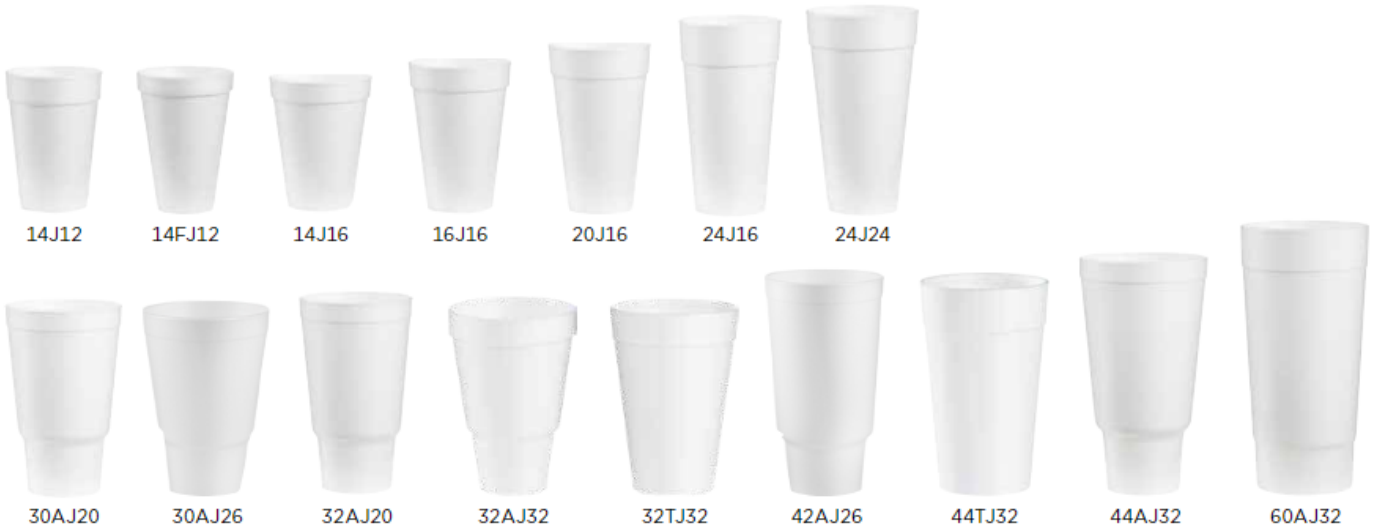

Stock Number	Approximate Capacity	Packing Bag	Packing Case	Case Cube (ft³)	Case Weight (lbs)	Lids	
14J12	14oz	25	1000	8.3	12.6	Any 12 series lid	
14FJ12	14oz**	25	1000	5.9	11.0		
14J16	16oz	25	1000	7.6	12.5	Any 16 series lid	
16J16	16oz	25	1000	8.7	14.0		
20J16	20oz	25	500	5.5	8.6		
24J16	24oz	20	500	7.2	10.4		
24J24	24oz	25	500	6.3	10.0		24SL05
30AJ20	30oz**	16	400	7.8	10.3	Any 20 series lid	
32AJ20	32oz**	16	400	7.9	10.9		
30AJ26†	30oz	15	300	6.5	8.2	Any 26 series lid	
42AJ26†	42oz	15	300	8.5	10.5		
32AJ32	32oz**	25	500	7.7	13.0	Any 32 series lid	
32TJ32	32oz	25	500	8.5	12.8		
44TJ32	44oz	20	300	7.0	9.6		
44AJ32	44oz**	15	300	7.7	10.6		
60AJ32*	60oz**	8	160	7.9	9.0		

*May not be available in all sales areas
** Flush fill

+Only available custom or stock printed
*UPC and GTIN information can be found at www.dartcontainer.com

*Available in custom print only