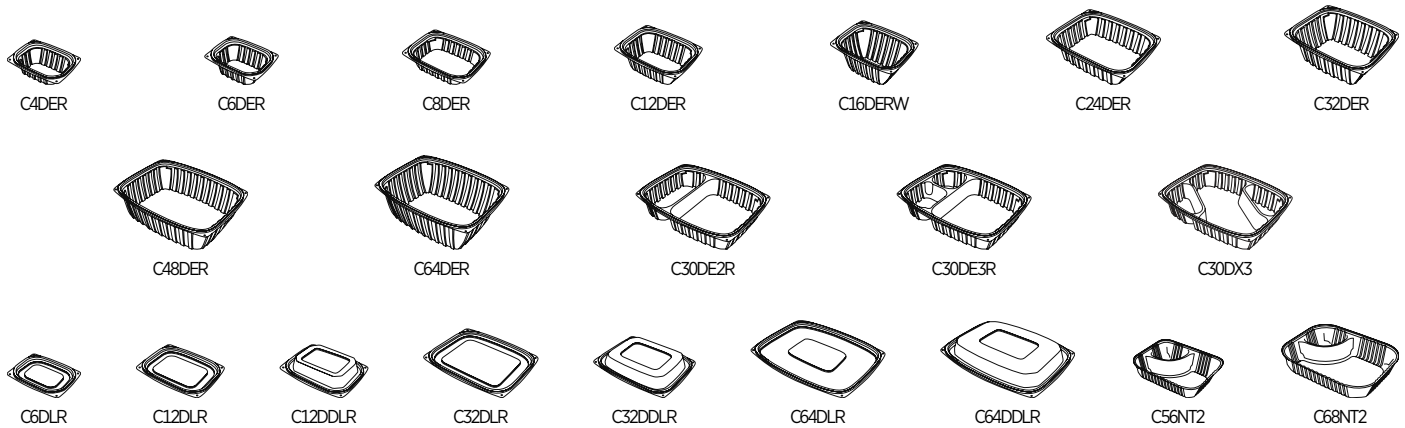

ClearPac® Containers & Snap-On Lids

Stock Numbers	Description	Packing Bag/Case	Case Cube (ft³)	Case Weight (lbs)	Use With
Clear Containers					
C4DER	4 oz	63/1008	3.2	11.0	C6DLR
C6DER	6 oz	63/1008	3.3	13.2	
C8DER	8 oz	63/1008	4.1	17.6	C12DLR, C12DDL
C12DER	12 oz	63/1008	4.3	19.0	
C16DERW	16 oz	63/1008	4.6	24.7	C32DLR, C32DDL
C24DER	24 oz	63/504	4.2	16.5	
C32DER	32 oz	63/504	4.3	19.4	C64DLR, C64DDL
C48DER	48 oz	63/252	2.8	12.6	
C64DER	64 oz	63/252	2.9	14.7	
C30DE2R	22.6 oz & 10.2 oz	63/252	2.5	11.1	
C30DE3R	23.0 oz, 4.7 oz & 4.6 oz	63/252	2.5	11.1	
C30DX3R	20.9 oz, 4.9 oz & 4.9 oz	63/252	2.5	11.1	
Clear Snap-On Lids					
C6DLR	Flat Lid	63/1008	2.7	10.9	C4DER, C6DER
C12DLR	Flat Lid	63/1008	3.2	14.9	C8DER, C12DER, C16DER
C12DDL	Dome Lid	63/1008	3.3	17.1	
C32DLR	Flat Lid	63/504	3.2	13.6	C24DER, C32DER
C32DDL	Dome Lid	63/504	2.9	15.1	
C64DLR	Flat Lid	63/252	1.9	9.5	C48DER, C64DER, C30DE2R, C30DE3R, C30DX3R
C64DDL	Dome Lid	63/252	2.0	10.3	
Combo Packs					
C8DCPR	8 oz Container with Flat Lid Contains C8DER, C12DLR	C8DER: 63/252 C12DLR: 63/252	2.1	7.9	—
C12DCPR	12 oz Container with Flat Lid Contains C12DER, C12DLR	C12DER: 63/252 C12DLR: 63/252	2.2	9.0	—
C16DCPRW	16 oz Container with Flat Lid Contains C16DER, C12DLR	C16DER: 63/252 C12DLR: 63/252	2.4	10.0	—
C24DCPR	24 oz Container with Flat Lid Contains C24DER, C32DLR	C24DER: 63/252 C32DLR: 63/252	4.1	14.6	—
C32DCPR	32 oz Container with Flat Lid Contains C32DER, C32DLR	C32DER: 63/252 C32DLR: 63/252	4.3	16.6	—
Clear Nacho Trays					
C56NT2	Small Nacho Tray - Clear	125/500	1.1	7.8	—
C68NT2	Large Nacho Tray - Clear	125/500	1.5	13.0	—

For additional information,
contact your Dart representative
or call (800) 248-5960

www.dartcontainer.com

DART CONTAINER CORPORATION

Mason, Michigan 48854 U.S.A.
Ph: (800) 248-5960 • Fax: (517) 676-3883
Email: sales@dart.biz • www.dartcontainer.com