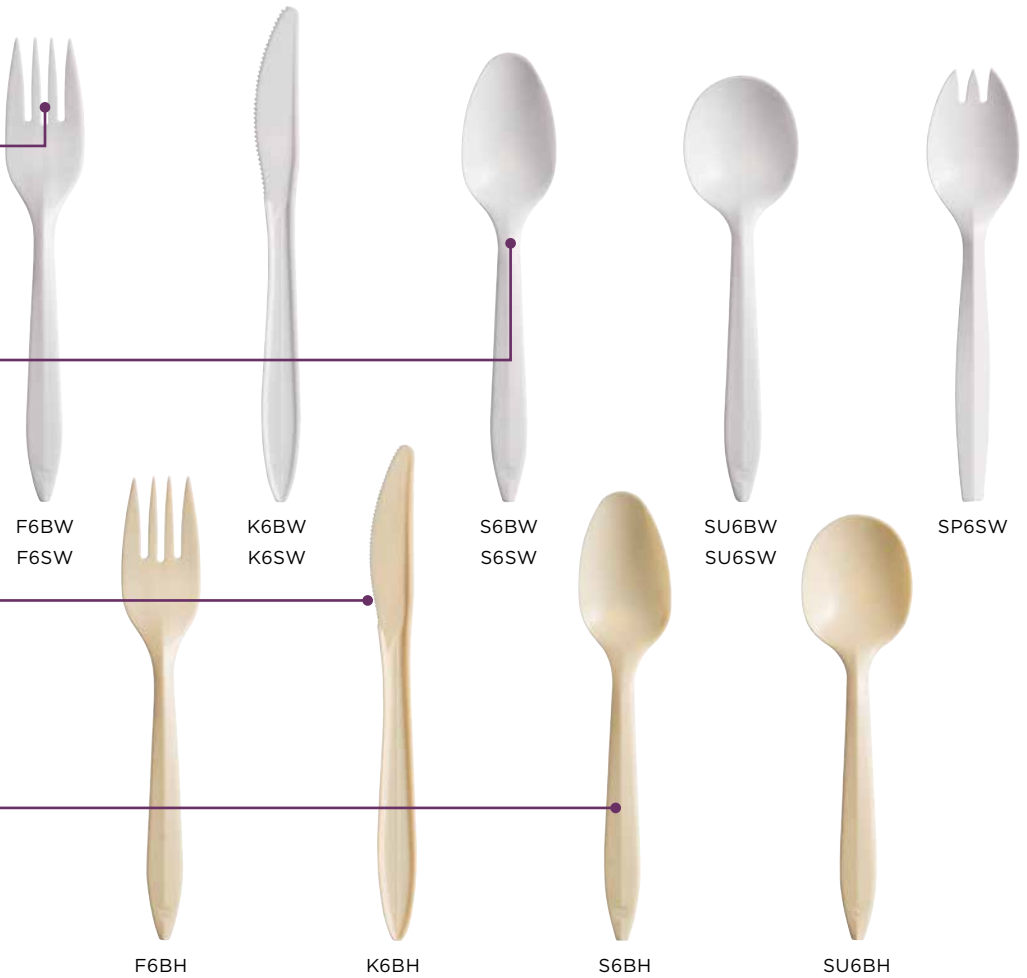

Style Setter®

The ideal everyday,
everywhere cutlery line

Style Setter® Medium-Weight Polypropylene Cutlery

- **Standard length and size** — perfect fit for takeout or casual on-premise dining
- **Made from durable polypropylene** — virtually unbreakable and heat resistant. Made of recyclable PP. Check locally, may not be recycled in your area.
- **Economical**

 **MADE IN THE USA**
WITH U.S. AND GLOBAL MATERIALS

Features

Ribbed tines

adds strength and functionality

Reinforced neck

adds strength and performance

Serrated edge

makes cutting easy

Made of recyclable PP

Check locally, may not be recycled in your area

| Stock Number | Description | Color | Utensil Length (in) | Packing Case | Case Cube (ft ³) | Case Weight (lb) |
|---|-------------|--------|---------------------|--------------|------------------------------|------------------|
| Style Setter® Medium-Weight Polypropylene Cutlery — Non-Oriented Bulk | | | | | | |
| F6BW | Fork | White | 6.1 | 1000 | 1.3 | 6.3 |
| K6BW | Knife | White | 6.5 | 1000 | 0.6 | 6.6 |
| S6BW | Teaspoon | White | 5.9 | 1000 | 1.3 | 6.3 |
| SU6BW | Soup Spoon | White | 5.6 | 1000 | 1.3 | 6.6 |
| F6BH | Fork | Honey* | 6.1 | 1000 | 1.3 | 6.3 |
| K6BH | Knife | Honey* | 6.5 | 1000 | 0.6 | 6.6 |
| S6BH | Teaspoon | Honey* | 5.9 | 1000 | 1.3 | 6.3 |
| SU6BH | Soup Spoon | Honey* | 5.6 | 1000 | 1.3 | 6.6 |
| Style Setter® Medium-Weight Polypropylene Cutlery — Semi-Oriented Bulk | | | | | | |
| F6SW | Fork | White | 6.1 | 1000 | 0.8 | 5.7 |
| K6SW | Knife | White | 6.5 | 1000 | 0.4 | 6.4 |
| S6SW | Teaspoon | White | 5.9 | 1000 | 0.8 | 5.9 |
| SU6SW | Soup Spoon | White | 5.6 | 1000 | 0.8 | 6.2 |
| SP6SW* | Spork | White | 5.7 | 1000 | 0.5 | 7.0 |