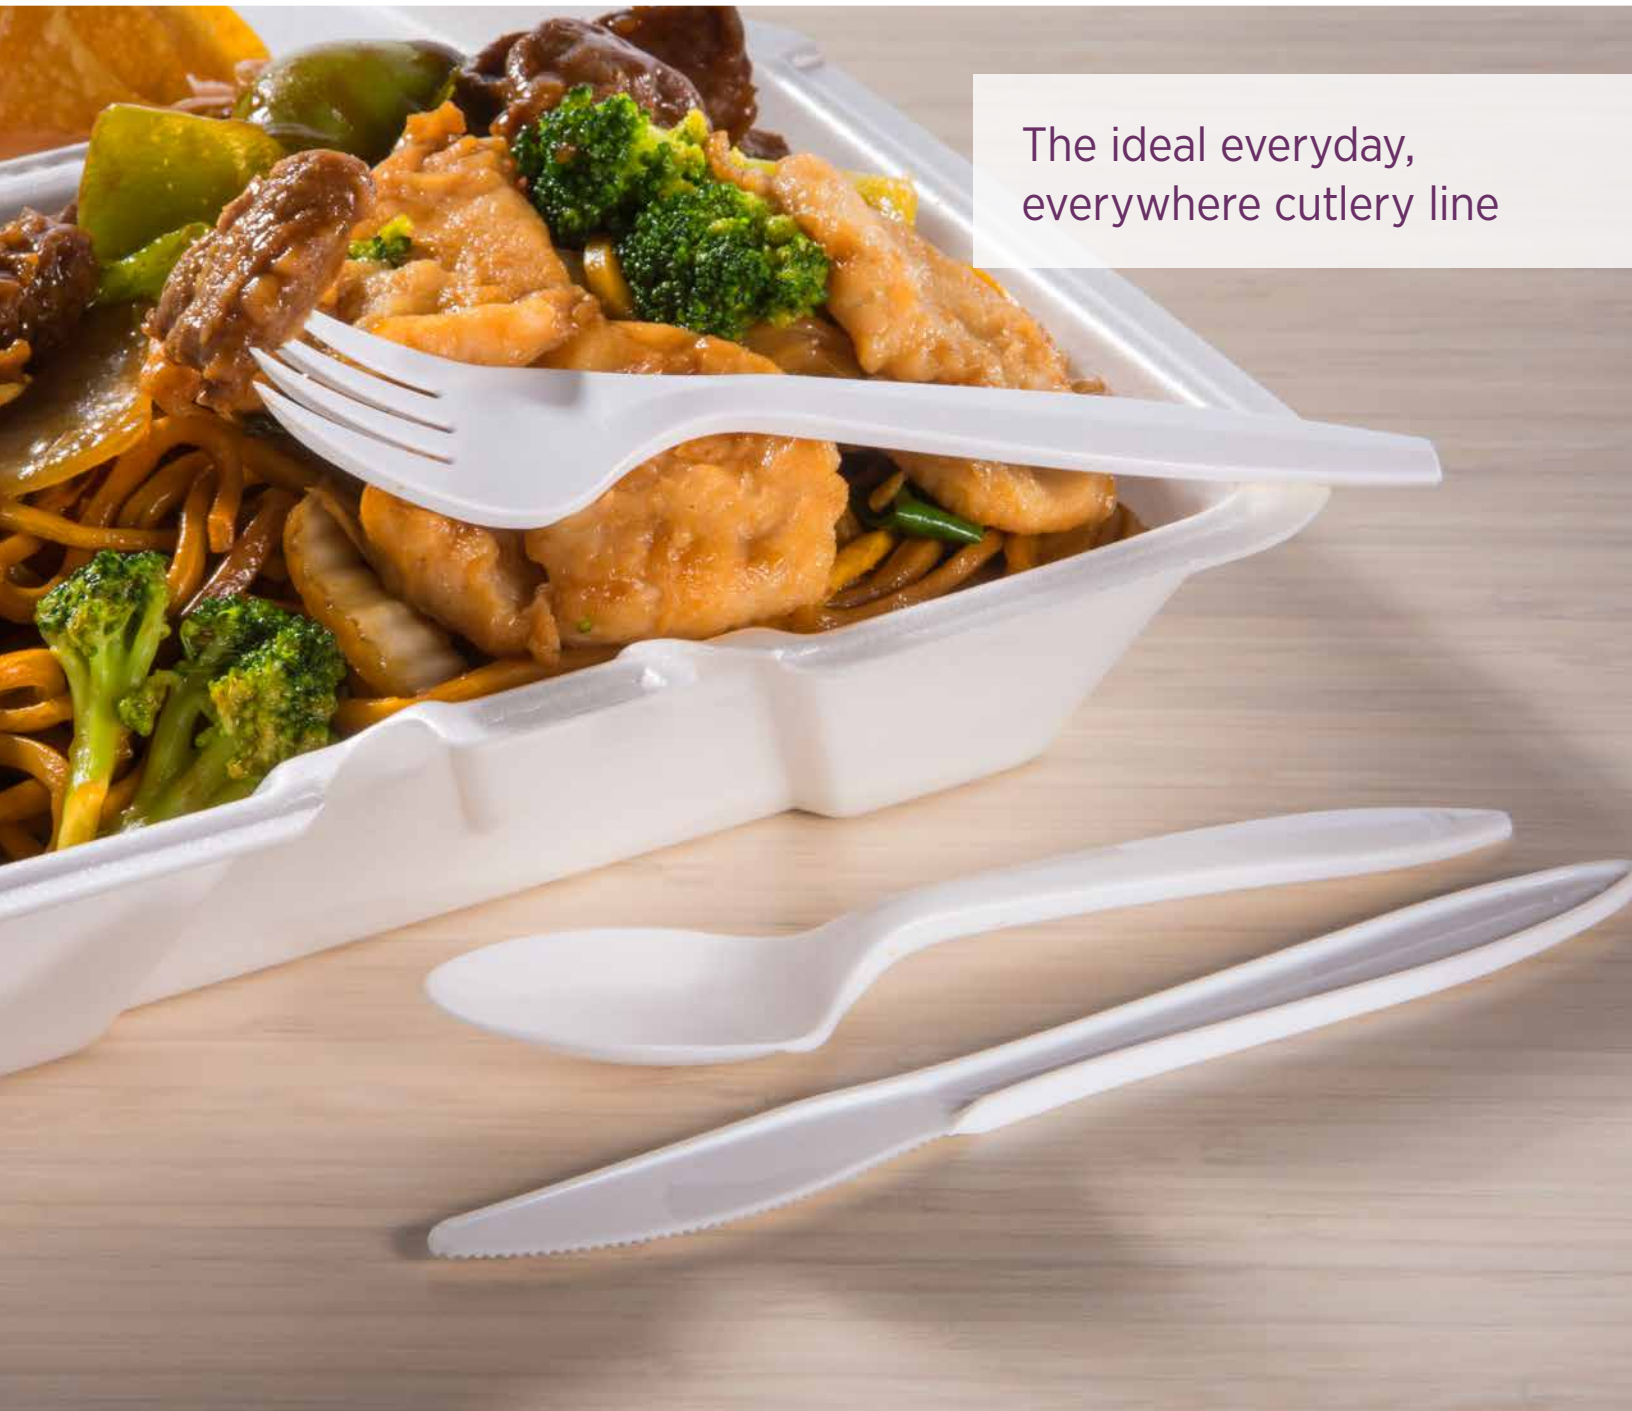

Style Setter®

The ideal everyday,
everywhere cutlery line

Style Setter® Medium-Weight Polypropylene Cutlery

- **Standard length and size** — perfect fit for takeout or casual on-premise dining
- **Made from durable polypropylene** — virtually unbreakable and heat resistant. Made of recyclable PP. Check locally, may not be recycled in your area.
- **Economical**

 **MADE IN THE USA**
WITH U.S. AND GLOBAL MATERIALS

Features

Ribbed tines

adds strength and functionality

Reinforced neck

adds strength and performance

Serrated edge

makes cutting easy