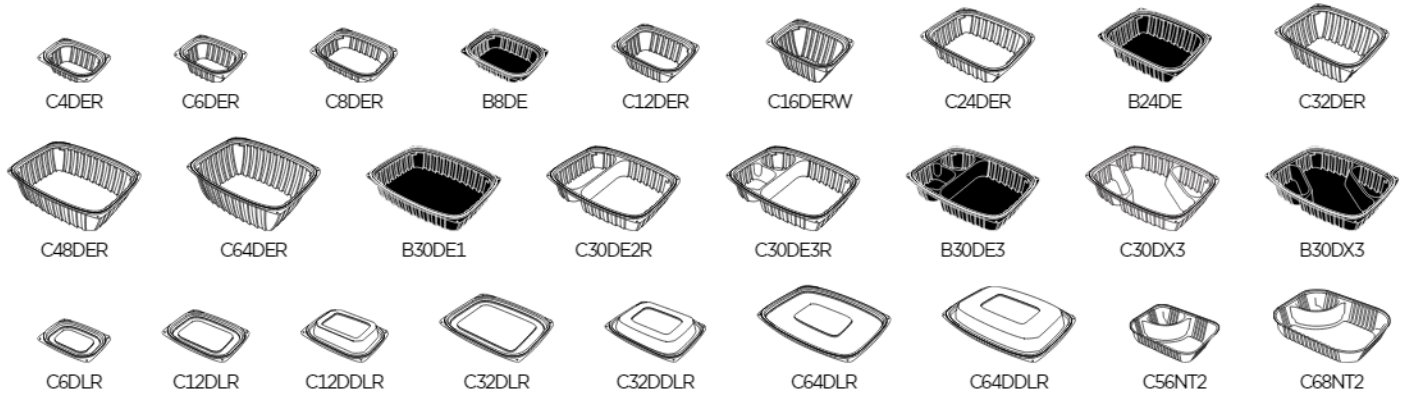

ClearPac® Containers & Snap-On Lids

Stock Numbers		Description	Packing Bag/Case		Case Cube (ft³)		Case Weight (lbs)		Use With
Clear	Black		Clear	Black	Clear	Black	Clear	Black	
Clear & Black Containers									
C4DER	—	4 oz	63/1008	—	3.2	—	11.0	—	C6DLR
C6DER	—	6 oz	63/1008	—	3.3	—	13.2	—	
C8DER	B8DE	8 oz	63/1008	63/252	4.1	1.1	17.6	4.8	C12DLR, C12DDLRL
C12DER	—	12 oz	63/1008	—	4.3	—	19.0	—	
C16DERW	—	16 oz	63/1008	—	4.6	—	24.7	—	C32DLR, C32DDLRL
C24DER	B24DE	24 oz	63/504	63/252	4.2	2.1	16.5	8.6	
C32DER	—	32 oz	63/504	—	4.3	—	19.4	—	C64DLR, C64DDLRL
C48DER	—	48 oz	63/252	—	2.8	—	12.6	—	
C64DER	—	64 oz	63/252	—	2.9	—	14.7	—	C64DLR, C64DDLRL
—	B30DE1	30 oz	63/252	63/252	2.5	2.5	11.1	11.1	
C30DE2R	—	22.6 oz & 10.2 oz	63/252	—	2.5	—	11.1	—	C64DLR, C64DDLRL
C30DE3R	B30DE3	23.0 oz, 4.7 oz & 4.6 oz	63/252	63/252	2.5	2.5	11.1	11.1	
C30DX3R	B30DX3	20.9 oz, 4.9 oz & 4.9 oz	63/252	63/252	2.5	2.5	11.1	11.1	
Clear Snap-On Lids									
C6DLR	Flat Lid	63/1008	2.7	10.9	C4DER, C6DER				
C12DLR	Flat Lid	63/1008	3.2	14.9	C8DER, B8DE, C12DER, C16DER				
C12DDLRL	Dome Lid	63/1008	3.3	17.1					
C32DLR	Flat Lid	63/504	3.2	13.6	C24DER, B24DE, C32DER				
C32DDLRL	Dome Lid	63/504	2.9	15.1					
C64DLR	Flat Lid	63/252	1.9	9.5	C48DER, C64DER, C30DE2R, C30DE3R, B30DE3, C30DX3R, B30DX3, B30DE1				
C64DDLRL	Dome Lid	63/252	2.0	10.3					
Combo Packs									
C8DCPR	8 oz Container with Flat Lid Contains C8DER, C12DLR	C8DER: 63/252 C12DLR: 63/252	2.1	7.9	—				
C12DCPR	12 oz Container with Flat Lid Contains C12DER, C12DLR	C12DER: 63/252 C12DLR: 63/252	2.2	9.0	—				
C16DCPRW	16 oz Container with Flat Lid Contains C16DER, C12DLR	C16DER: 63/252 C12DLR: 63/252	2.4	10.0	—				
C24DCPR	24 oz Container with Flat Lid Contains C24DER, C32DLR	C24DER: 63/252 C32DLR: 63/252	4.1	14.6	—				
C32DCPR	32 oz Container with Flat Lid Contains C32DER, C32DLR	C32DER: 63/252 C32DLR: 63/252	4.3	16.6	—				
Clear Nacho Trays									
C56NT2	Small Nacho Tray - Clear	125/500	1.1	7.8	—				
C68NT2	Large Nacho Tray - Clear	125/500	1.5	13.0	—				

For additional information,
contact your Dart representative
or call (800) 248-5960

www.dartcontainer.com

DART CONTAINER CORPORATION

The Industry Standard of Excellence

Mason, Michigan 48854 U.S.A.

Ph: (800) 248-5960 • Fax: (517) 676-3883

Email: sales@dart.biz • www.dartcontainer.com