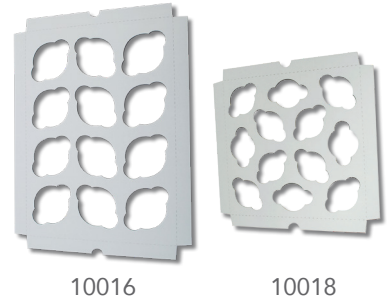

12-COUNT CUPCAKE INSERT

Item #	Description / Size	Pack	Weight	Cube
10016	12-Count Standard Insert: 13-7/8 X 9-7/8 X 7/8 this insert fits any 14 X 10 box	200	13.00	0.46
10018	12-Count Mini Insert: 8-7/8 X 8-7/8 X 3/4 this insert fits any 9 X 9 box	200	9.60	0.25