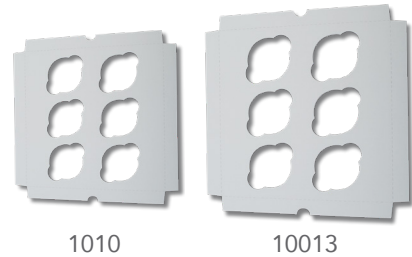

6-COUNT CUPCAKE INSERT

Item #	Description / Size	Pack	Weight	Cube
1010	6-Count Standard Insert: 8-7/8 X 6-7/8 X 3/4 this insert fits any 9 X 7 box	200	5.90	0.21
10013	6-Count Standard Insert: 9-7/8 X 9-7/8 X 7/8 this insert fits any 10 X 10 box.	200	11.60	0.34