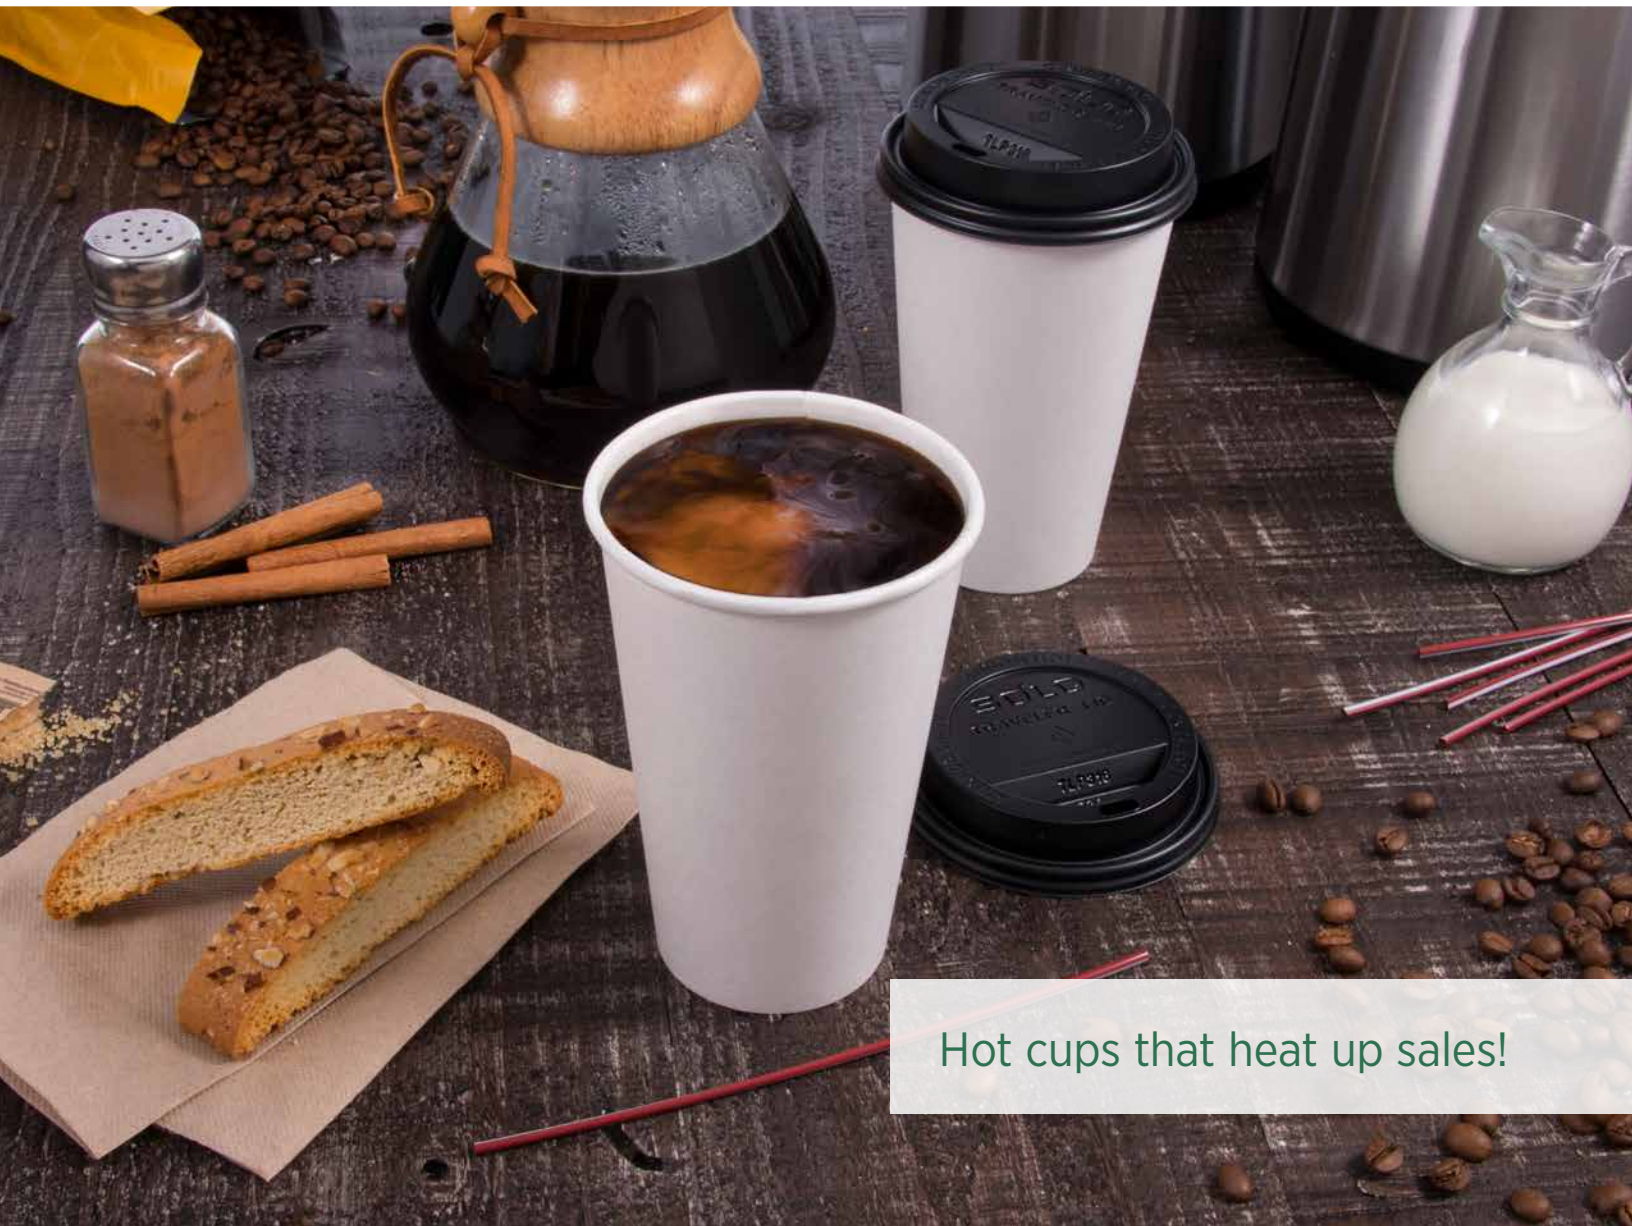

Solo® Paper Hot Cups

Hot cups that heat up sales!

Solo® Paper Hot cups

Lid interchangeability - 5 cups, 1 lid solution for sizes 10oz-24oz reduces storage requirements and increases operational efficiencies

Smooth, rolled rim - Gives rigidity to the cup and ensures secure leak-resistant lid fit

Sustainable alternative - Made with at least 88% plant-based renewable resources. We source fibers under the SFI® chain of custody

Eye-catching graphics - Matte finish and top-to-bottom coverage offers excellent printability for a variety of stock designs or custom graphics to match any decor

Features

Rolled rim

Gives rigidity to the cup and ensures secure leak-resistant lid fit